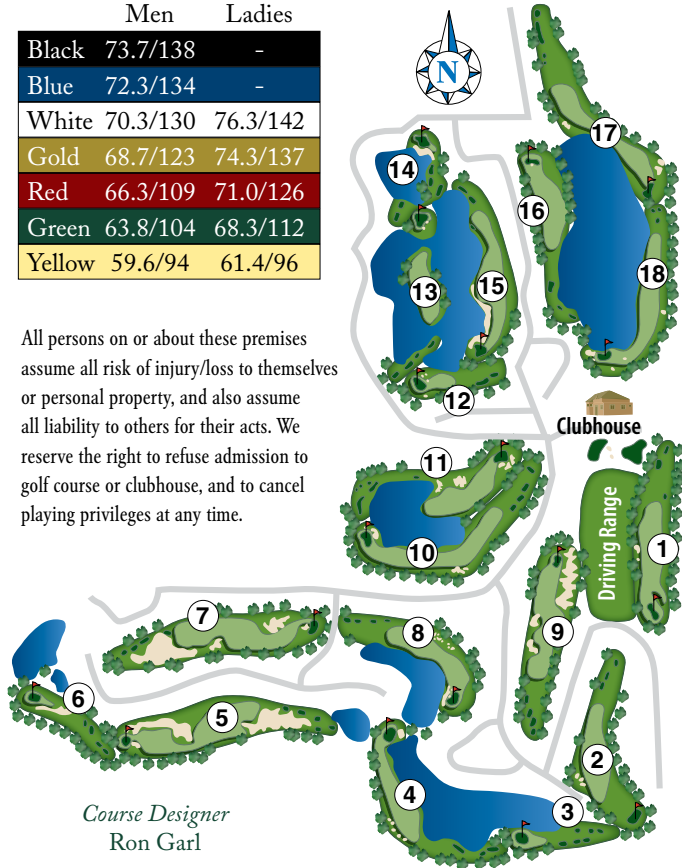

COURSE RATING/SLOPE

Men Ladies

Black	73.7/138	-
Blue	72.3/134	-
White	70.3/130	76.3/142
Gold	68.7/123	74.3/137
Red	66.3/109	71.0/126
Green	63.8/104	68.3/112
Yellow	59.6/94	61.4/96

All persons on or about these premises assume all risk of injury/loss to themselves or personal property, and also assume all liability to others for their acts. We reserve the right to refuse admission to golf course or clubhouse, and to cancel playing privileges at any time.

Course Designer
Ron Garl

THE CLUB AT EAGLEBROOKE

1300 Eaglebrooke Blvd., Lakeland, FL 33813

Golf: (863) 701-0101 | www.eaglebrooke.com

THE CLUB AT EAGLEBROOKE
1300 Eaglebrooke Blvd., Lakeland, FL 33813

HOLE	1	2	3	4	5	6	7	8	9	OUT	I	10	11	12	13	14	15	16	17	18	IN	TOT	HCP	NET
Black	404	419	189	446	513	219	492	356	421	3459	N	523	394	191	381	201	427	386	530	425	3458	6917		
Blue	367	381	170	425	498	199	466	350	398	3254	I	515	386	159	369	187	417	374	526	412	3345	6599		
White	356	360	150	413	474	170	441	331	380	3075	T	485	368	145	357	169	396	368	485	386	3159	6234		
Gold	325	353	137	362	433	160	418	292	359	2839	I	475	344	133	347	159	376	364	456	378	3032	5871		
Handicap	7	3	17	1	11	13	9	15	5		A	8	10	18	12	14	2	16	6	4				
											L													
Par	4	4	3	4	5	3	5	4	4	36		5	4	3	4	3	4	4	5	4	36	72		
Red	318	325	104	350	396	141	410	263	312	2619		451	273	123	327	104	314	311	428	345	2676	5295		
Green	288	234	96	308	361	136	322	206	306	2257		423	267	111	303	94	309	256	412	304	2479	4736		
Yellow	216	234	96	218	269	136	239	206	194	1808		258	168	111	210	94	188	205	259	238	1731	3539		
Handicap	9	3	17	1	5	13	11	15	7			10	16	18	6	12	8	14	2	4				