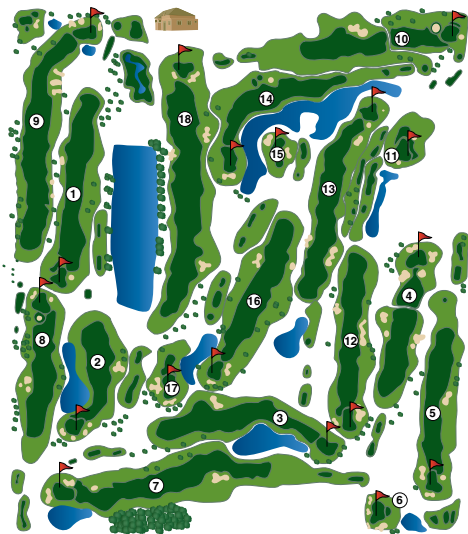

All persons on or about these premises assume all risk of injury/loss to themselves or personal property, and also assume all liability to others for their acts. We reserve the right to refuse admission to golf course or clubhouse, and to cancel playing privileges at any time.

Scorecard printed using soy-based inks

Golf Digest

RATING FOR COURSES

Follow us on Instagram

Like us on Facebook