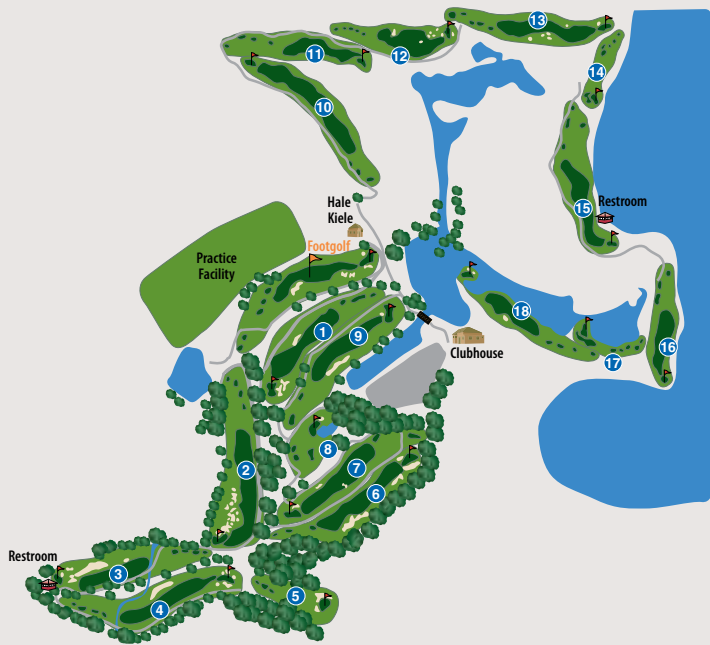

Jim Fitchers
A SIGNATURE GOLF COURSE

3351 HO'OLAULE'A WAY, KAUAI, HAWAII 96766
WWW.GOLFHOKUALA.COM
808.241.6000

Ocean Course

Hökūāla

A TIMBERS RESORT | KAUAI, HAWAII

Where Aloha Begins

Timbers
A SIGNATURE GOLF COURSE

3351 HO'OLAULE'A WAY, KAUAI, HAWAII 96766
WWW.GOLFHOKUALA.COM
808.241.6000

A TIMBERS RESORT | KAUAI, HAWAII

Where Aloha Begins

Ocean Course
Hōkūala