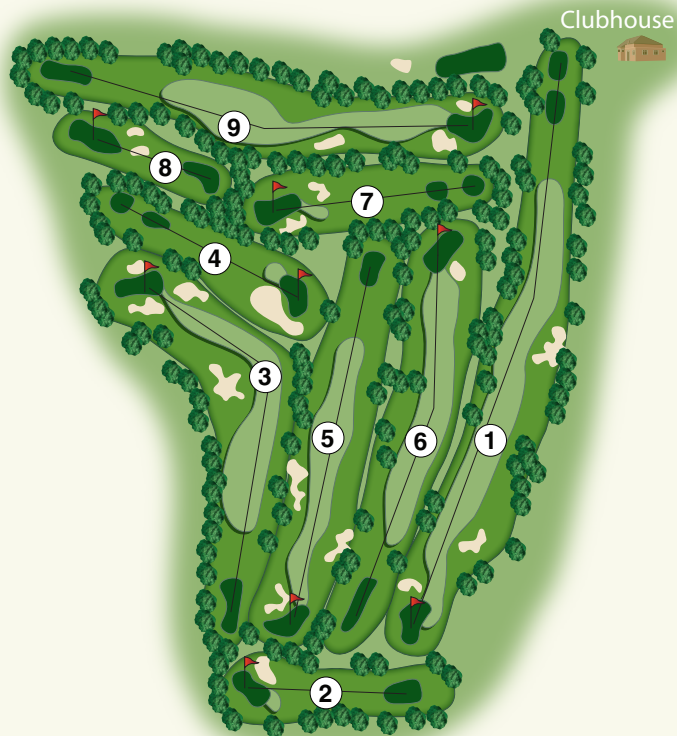

## YARDAGE MARKERS MEASURED TO CENTER OF GREEN

- Red Disc: 100 yards      ▨ Black/White Stake: 150 yards
- Blue Disc: 200 yards      ▨ Yellow/White Stake: 250 yards

## PIN PLACEMENTS

Red = Front • White = Middle • Blue = Back

All persons on or about these premises assume all risk of injury/loss to themselves or personal property, and also assume all liability to others for their acts. We reserve the right to refuse admission to golf course or clubhouse, and to cancel playing privileges at any time.

**ROBERT A. BLACK**  
CHICAGO PARK DISTRICT GOLF

### Course Rating/Slope

MEN: Blue 31.5/104 Red 30.5/99

WOMEN: Blue 33.4/107 Red 32.2/102

2045 W. Pratt Boulevard • Chicago, IL 60645

**ROBERT A. BLACK**  
CHICAGO PARK DISTRICT GOLF

Tee Times  
312.245.0909  
cpdgolf.com