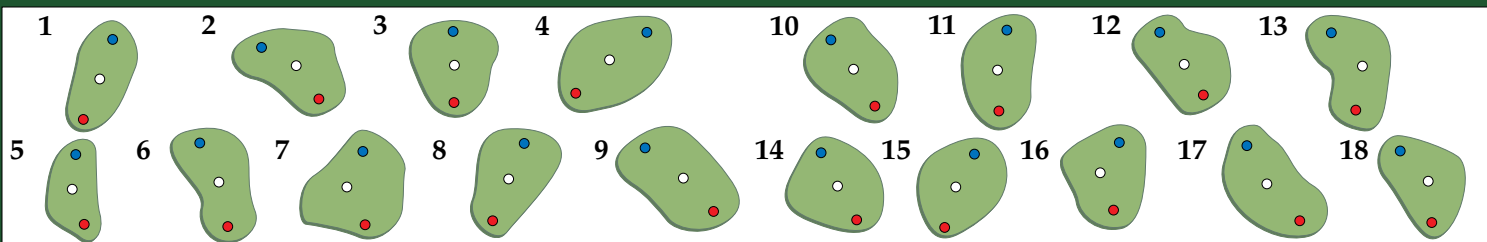

HOLE	1	2	3	4	5	6	7	8	9	OUT	10	11	12	13	14	15	16	17	18	IN	TOT	HCP	NET		
Blue	70.2/118	370	507	302	197	372	376	148	489	383	3144		406	422	383	150	526	332	377	189	471	3256	6400		
White	68.1/113	342	471	260	180	341	347	138	464	370	2913		371	408	357	137	486	320	354	154	447	3034	5947		
Gold	65.9/107	313	430	240	149	313	308	120	444	329	2646		360	379	321	107	476	282	310	140	428	2803	5449		
Handicap		15	3	13	11	9	7	17	1	5			8	2	10	18	4	12	14	16	6				
Par		4	5	4	3	4	4	3	5	4	36		4	4	4	3	5	4	4	3	5	36	72		
VINTAGE COURSE																									
Pace of Play		:13 :13	:14 :27	:12 :39	:11 :50	:13 1:03	:14 1:17	:11 1:28	:15 1:43	:13 1:56	1:56		:13 :13	:14 :27	:13 :40	:11 :51	:15 1:06	:13 1:19	:13 1:32	:12 1:44	:15 1:59	1:59	3:55		
Red	67.2/110	273	381	202	101	302	271	110	401	281	2322		317	322	281	107	423	277	278	132	374	2511	4833		
Handicap		13	3	11	17	5	7	15	1	9			10	6	14	18	2	4	12	16	8				

Scorer: _____ Attest: _____ Date: _____

LOCAL RULES

- Yardage markers measured to center of greens.
- Please keep riding carts and pull carts 30 feet from greens and tees.
- Bunkers - Remove stones, no penalty.
- Water in bunker - Free relief. Keep ball in bunker.

VINTAGE COURSE

- Out of Bounds: Defined by fence and white stakes left side of 3 and 4 and right side of 2 and 8.
- Water Hazard: Yellow stakes on 15, 16 and 17.
- Lateral Hazard: Red stakes on 2, 3, 7, 12, 13, 16 and 17.

HERITAGE COURSE

- Out of Bounds: Defined by fence and white stakes left side of 2, 3 and 7 and right side of 7 and 12.
- Water Hazard: Yellow stakes 3, 5, 8, 13, 16 and 17.
- Lateral Hazard: Red stakes on 4, 6, 8, 9, 10, 12, 13, 15, 16 and 17.