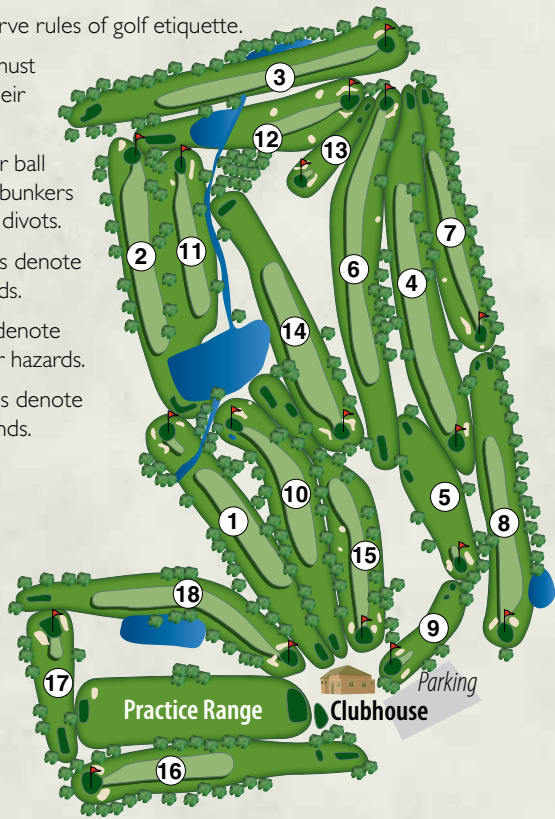

USGA Rules Govern All Play

- ~ No personal coolers or outside alcoholic beverages allowed.
- ~ Carts must remain on paths wherever possible.
- ~ Proper dress code required.
- ~ Please observe rules of golf etiquette.
- ~ All players must play from their own bag.
- ~ Please repair ball marks, rake bunkers and replace divots.
- ~ Yellow stakes denote water hazards.
- ~ Red stakes denote lateral water hazards.
- ~ White stakes denote Out of Bounds.

Ed Oliver

GOLF CLUB

800 N. DuPont Road | Wilmington, DE
(302) 571-9041 | www.edolivergolfclub.com

A City of Wilmington Facility

Speed of Play

- Play "ready" golf (hit when ready).
- Keep pace with the group ahead.
- Carry extra clubs when leaving your cart.
- Line up putts while others are putting.
- Please allow faster players through if able.
- Mark your score at the next tee.