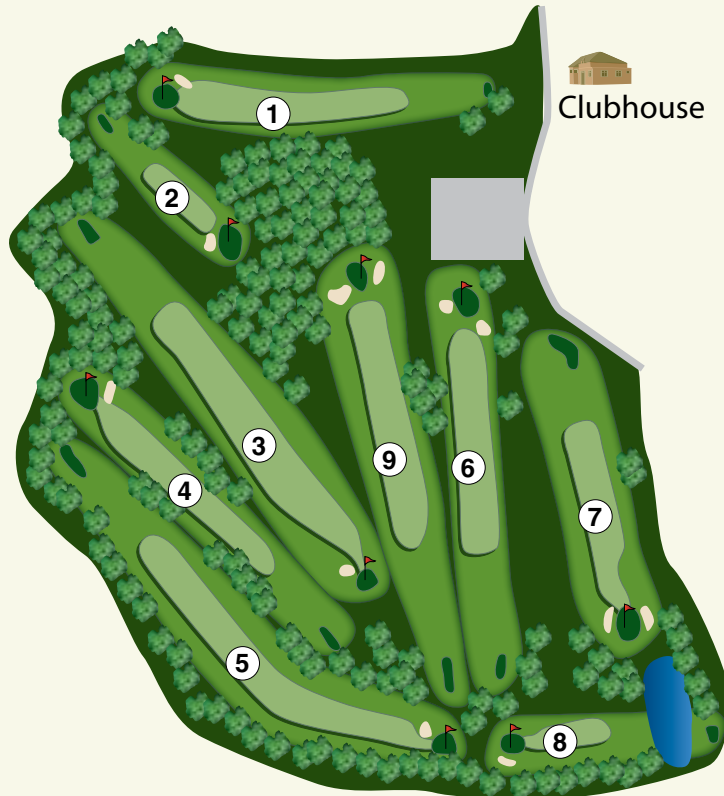

© GolfScoreCards, Inc. 10/2020 1-800-238-7267

YARDAGE MARKERS MEASURED TO CENTER OF GREEN

- Red Disc: 100 yards
- Blue Disc: 200 yards
- ▨ Black/White Stake: 150 yards
- ▨ Yellow/White Stake: 250 yards

PIN PLACEMENTS

Red = Front • White = Middle • Blue = Back

All persons on or about these premises assume all risk of injury/loss to themselves or personal property, and also assume all liability to others for their acts. We reserve the right to refuse admission to golf course or clubhouse, and to cancel playing privileges at any time.

Date _____ Scorer _____ Attest _____

Course Rating/Slope

MEN:	Blue	White	Red
	32.7/105	32.2/103	30.8/96
WOMEN:	Blue	White	Red
	35.1/112	34.5/109	32.8/102

COLUMBUS PARK
CHICAGO PARK DISTRICT GOLF

COLUMBUS PARK
CHICAGO PARK DISTRICT GOLF